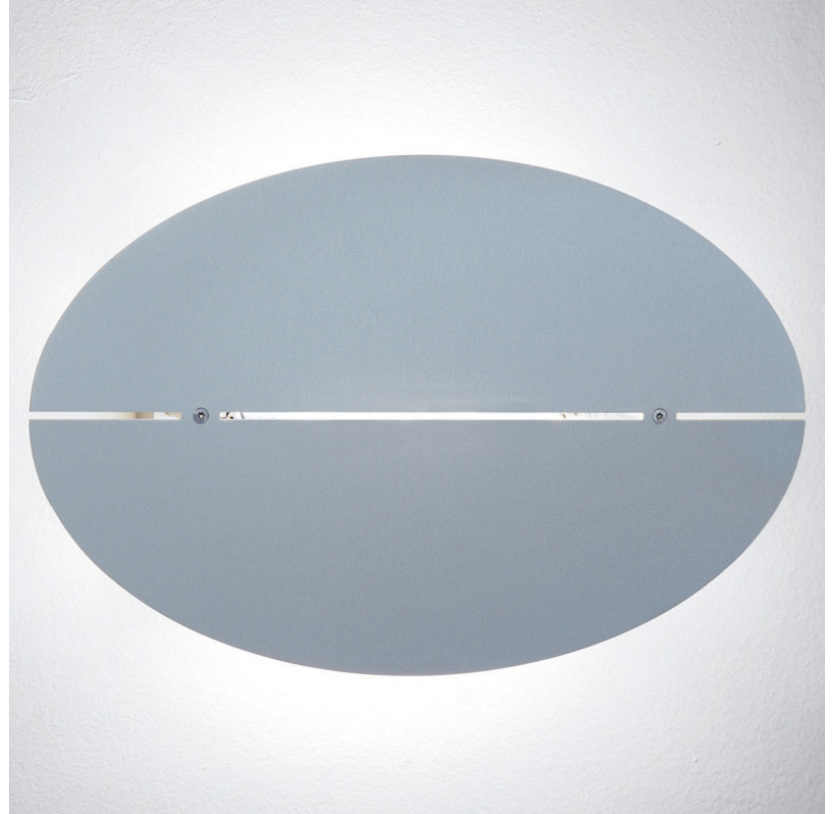

PROJECT	_____
TYPE	_____
NOTES	_____
QUANTITY	_____
DATE	_____

OVAL SURFACE

D93028

GENERAL

Series: Oval
Brand: Milan
Division: Design
Mounting Type: Surface
Mounting Location: Wall
Subcategory: Ambient

PHYSICAL

Shape: Oval
Length (mm): 330
Length (in): 13
Height (mm): 293
Height (in): 8
Extension (mm): 51
Extension (in): 2
Weight (kg): 2.3
Weight (lbs): 5
Fixture Material: Metal

ELECTRICAL

Number of Lamps: 1
Lamp Type: LED Retrofit / Halogen
Lamp Shape: T3
Bulb Included: Bulb Not Included
Total Output Wattage (W): 23 / 100
Max. Wattage Per Lamp (W): 23 / 100
Lamp Base: RSC
Input Voltage (V): 120

LED

OPTICAL

RATINGS AND CERTIFICATIONS

Certified By: CSA Certified to UL and CSA Standards
IP rating: IP20

OVAL SURFACE

D93029

GENERAL

Series: Oval
Brand: Milan
Division: Design
Mounting Type: Surface
Mounting Location: Wall
Subcategory: Ambient

PHYSICAL

Shape: Oval
Length (mm): 330
Length (in): 13.0
Height (mm): 203
Height (in): 8.0
Extension (mm): 50
Extension (in): 2.0
Weight (kg): 0.899
Weight (lbs): 1.98
Fixture Finish: SST
Fixture Material: Metal