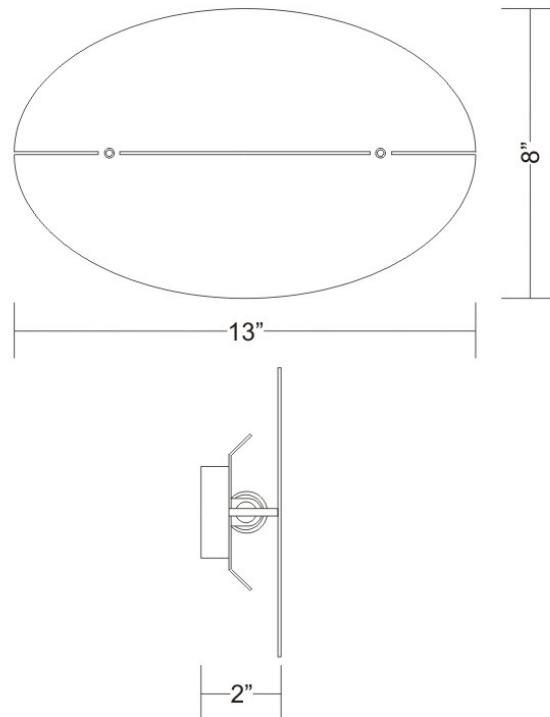

PROJECT	_____
TYPE	_____
NOTES	_____
QUANTITY	_____
DATE	_____

OVAL SURFACE

D93028

GENERAL

Series: Oval
Brand: Milan
Division: Design
Mounting Type: Surface
Mounting Location: Wall
Subcategory: Ambient

PHYSICAL

Shape: Oval
Length (mm): 330
Length (in): 13
Height (mm): 293
Height (in): 8
Extension (mm): 51
Extension (in): 2
Weight (kg): 2.3
Weight (lbs): 5
Fixture Material: Metal

ELECTRICAL

Number of Lamps: 1
Lamp Type: LED Retrofit / Halogen
Lamp Shape: T3
Bulb Included: Bulb Not Included
Total Output Wattage (W): 23 / 100
Max. Wattage Per Lamp (W): 23 / 100
Lamp Base: RSC
Input Voltage (V): 120

LED

OPTICAL

RATINGS AND CERTIFICATIONS

Certified By: CSA Certified to UL and CSA Standards
IP rating: IP20

OVAL SURFACE

D93029

GENERAL

Series: Oval
Brand: Milan
Division: Design
Mounting Type: Surface
Mounting Location: Wall
Subcategory: Ambient

PHYSICAL

Shape: Oval
Length (mm): 330
Length (in): 13.0
Height (mm): 203
Height (in): 8.0
Extension (mm): 50
Extension (in): 2.0
Weight (kg): 0.899
Weight (lbs): 1.98
Fixture Finish: SST
Fixture Material: Metal